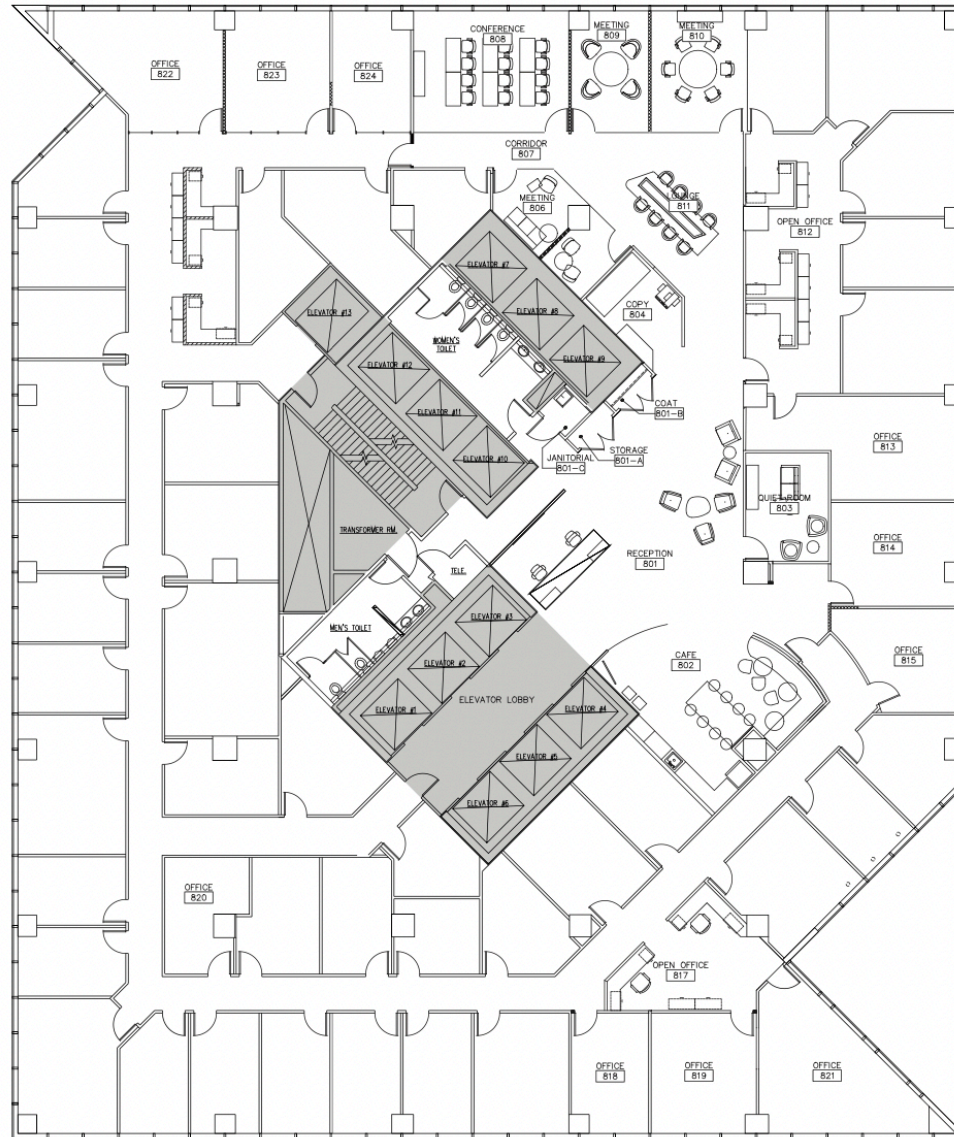

150 NORTH MICHIGAN AVENUE

FLOOR

08

SUITE 800

18,144 SF

MATT PISTORIO
+1 847 924 3952
MATT@MAD-ROSE.COM

ADAM PINES
+1 847 814 1049
ADAM@MAD-ROSE.COM

ABBY MCFADYEN
+1 312 316 1583
ABBY@MAD-ROSE.COM

R
2
-

 MADISON
ROSE